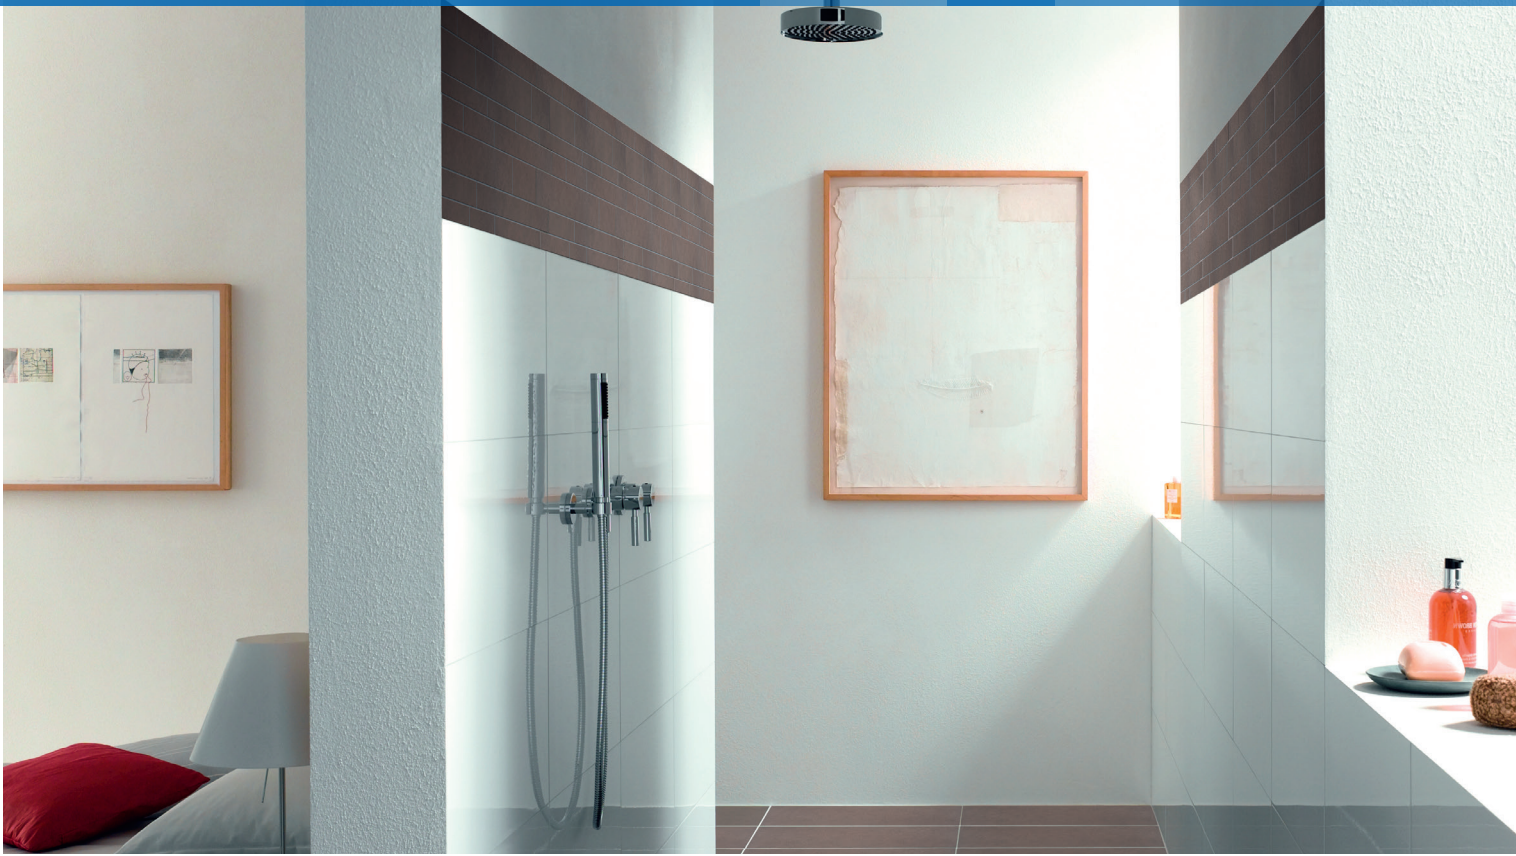

Niveo & Silk

STÄRKE: 6 mm

Niveo Blanco VT